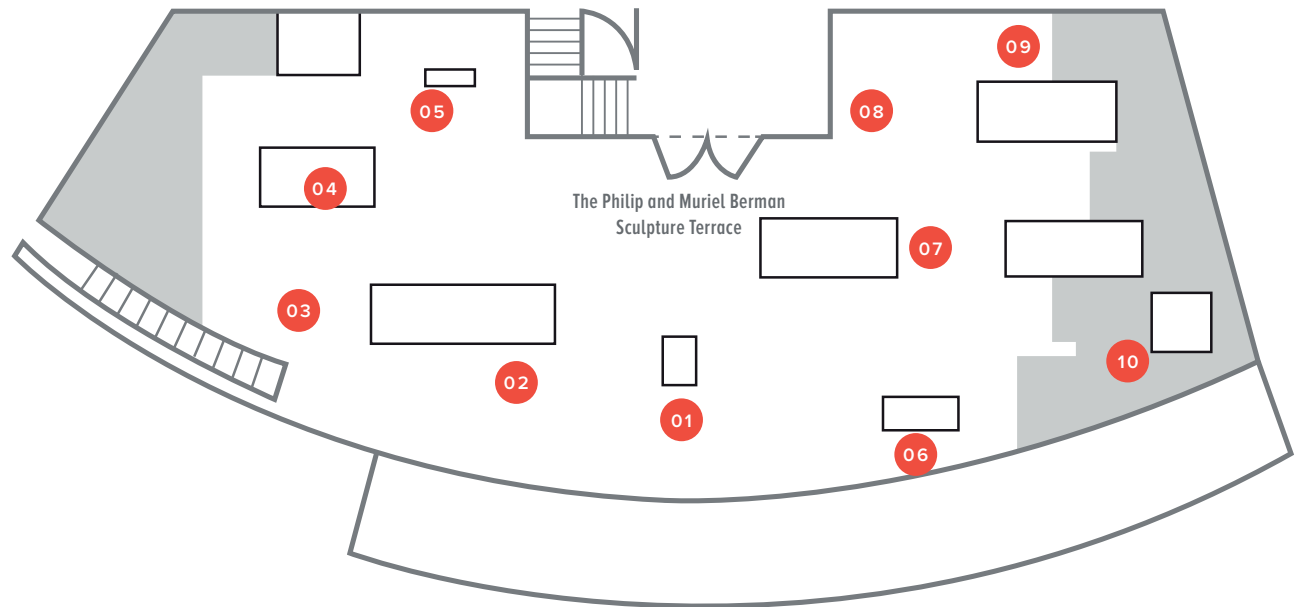

## The Philip and Muriel Berman Sculpture Terrace

1. **George Anthonisen**  
*I Set Before You This Day, 1979-1987,*  
cast 1990 | Bronze  
*Gift of George and Ellen Anthonisen*
2. **George Anthonisen**  
*Murder/Cain and Abel, 1975-1976,*  
cast 1989 | Bronze  
*Gift of George and Ellen Anthonisen*
3. **George Anthonisen**  
*Rising, 2004-2005, cast 2005*  
Bronze  
*Gift of George and Ellen Anthonisen*
4. **George Anthonisen**  
*Heroic Torso, 1996-1998*  
Bronze  
*Gift of George and Ellen Anthonisen*
5. **Lynn Chadwick**  
*Two Watchers V, Third Version, 1967*  
Bronze \*\*
6. **Lynn Chadwick**  
*Black Beast, 1960*  
Bronze \*\*
7. **Lynn Chadwick**  
*Pyramids II, 1965*  
Bronze \*\*
8. **George Anthonisen**  
*Creation, 1981, cast 2008*  
Bronze  
*Gift of George and Ellen Anthonisen*
9. **George Anthonisen**  
*Dialogue, 2003-2004, cast 2004*  
Bronze  
*Gift of George and Ellen Anthonisen*
10. **George Anthonisen**  
*Meditation, 1994-1995, cast 1999*  
Bronze  
*Gift of George and Ellen Anthonisen*