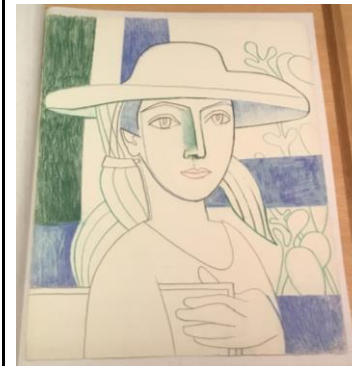

Self-Portrait with Sketchbook

1952

Crayon on paper

Gift of Muriel and Philip Berman

BAM1992.101