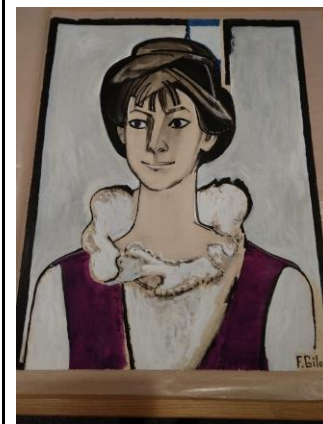

Her Journey through Portraiture, Françoise Gilot

Exhibition Checklist

July 30, 2020 – Spring 2021

All works by Françoise Gilot (French, b. 1921)

Endre Rozsda from Memory

1944-1945
Pencil on paper
Gift of the artist
BAM2008.004

George Sand

1980
Color Lithograph
Gift of Mel Yoakum, Ph. D.
BAM2013.277

Muriel Berman With Purple Dress (AKA Lady in Purple)

1970
Multi Media
Gift of the artist
BAM1995.044

Self-Portrait/Moody

1943

Pencil on paper