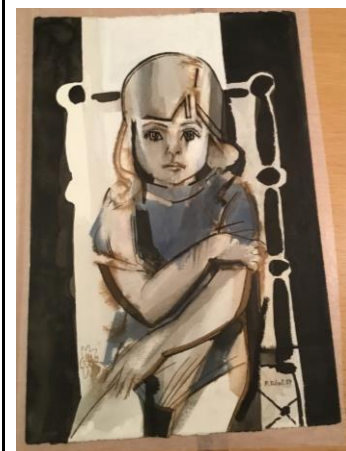

Aurelia in Blue with Daisy

1959

Ink and ink color wash on paper

Gift of the artist

BAM2008.023