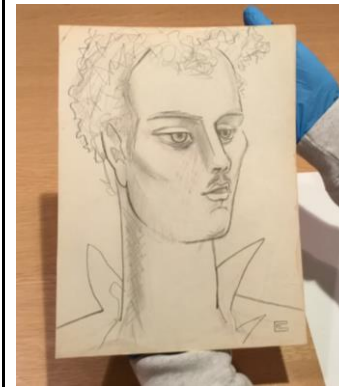

Her Journey through Portraiture, Françoise Gilot

Exhibition Checklist

July 30, 2020 – Spring 2021

All works by Françoise Gilot (French, b. 1921)

Endre Rozsda from Memory

1944-1945
Pencil on paper
Gift of the artist
BAM2008.004

George Sand

1980
Color Lithograph
Gift of Mel Yoakum, Ph. D.
BAM2013.277

Muriel Berman With Purple Dress (AKA Lady in Purple)

1970
Multi Media
Gift of the artist
BAM1995.044

Self-Portrait/Moody

1943

Pencil on paper