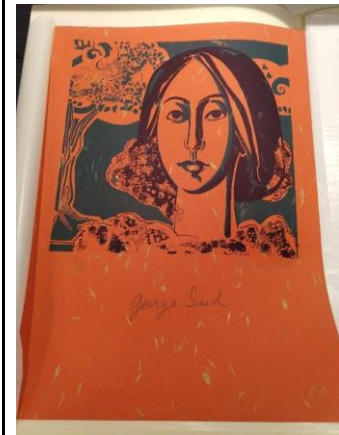

Her Journey through Portraiture, Françoise Gilot

Exhibition Checklist

July 30, 2020 – Spring 2021

All works by Françoise Gilot (French, b. 1921)

Endre Rozsda from Memory

1944-1945
Pencil on paper
Gift of the artist
BAM2008.004

George Sand

1980
Color Lithograph
Gift of Mel Yoakum, Ph. D.
BAM2013.277

Muriel Berman With Purple Dress (AKA Lady in Purple)

1970
Multi Media
Gift of the artist
BAM1995.044

Self-Portrait/Moody

1943

Pencil on paper