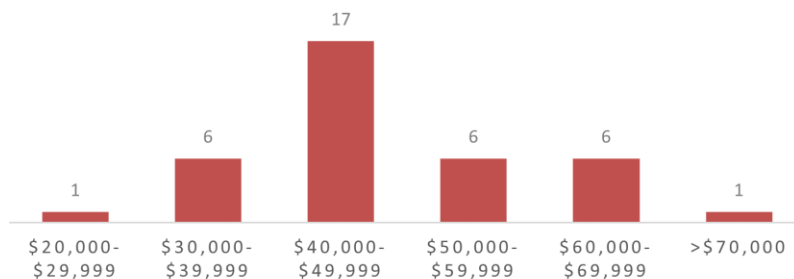

REPORTED EARNINGS

Full-time Employment
Number of Graduates