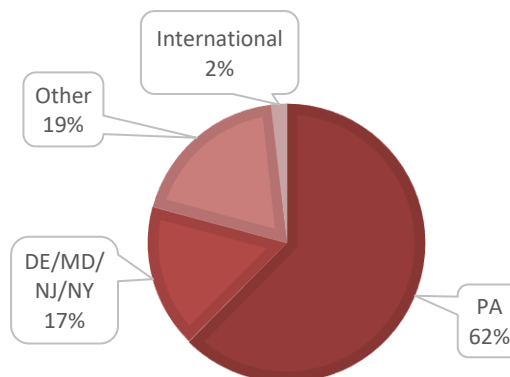

EMPLOYMENT BY CATEGORY FULL-TIME

EMPLOYMENT BY CATEGORY PART-TIME

Geographical Information

Graduates accepted employment in 24 different states, Washington D.C., and three international locations. Of those who reported the location 62.4% are working in Pennsylvania.

Location/ State	Graduates (#)	Graduates (%)
AK	1	0.6%
CA	2	1.2%
CO	1	0.6%
DE	4	2.3%
FL	3	1.7%
GA	1	0.6%
IL	1	0.6%
MA	2	1.2%
MD	2	1.2%
MI	1	0.6%
MS	1	0.6%
NC	1	0.6%
NJ	17	9.8%
NM	1	0.6%
NY	6	3.5%
OH	2	1.2%
OR	1	0.6%
PA	108	62.4%
SC	1	0.6%
UT	1	0.6%

Location/ State	Graduates (#)	Graduates (%)
VA	2	1.2%
VT	1	0.6%
WA	2	1.2%
WI	1	0.6%
Washington, D.C.	4	2.3%
Not provided	3	1.7%
International*	3	1.7%

*Honduras, Singapore, United Kingdom

EMPLOYMENT LOCATION