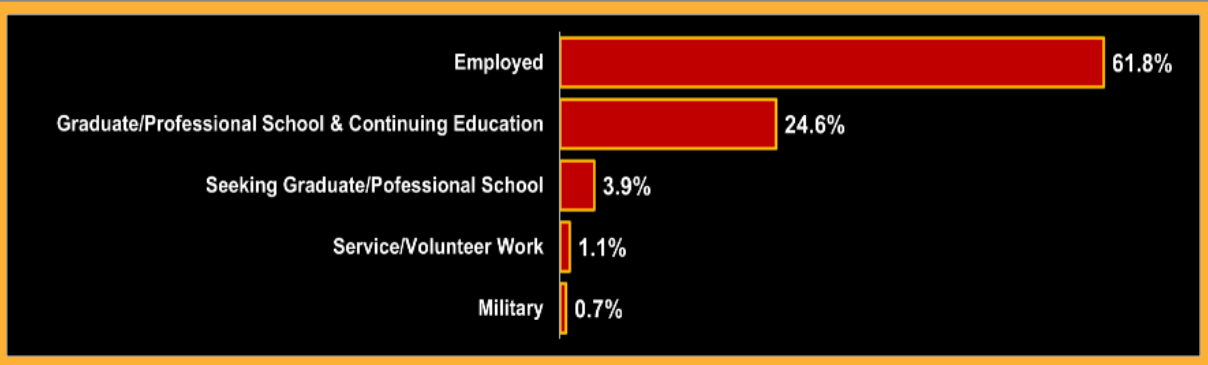

Class of 2021 Career Outcomes

Within 6 month of graduation

280 Graduates Reporting	90% Outcomes Rate	84% Knowledge Rate

Student Job Placement

Our graduates have found employment in 24 states, Washington DC, and internationally.

Top Employers

- SEI
- Children's Hospital of Philadelphia
- Freedom Mortgage
- Accupac
- Vanguard

91.3% of Employed are Full-time

Average Salary $46,991

Graduate and Professional School

Top Institutions

- Drexel University
- Villanova University
- West Chester University
- DeSales University
- Lake Erie College of Osteopathic Medicine
- Northeastern University
- Widener University
- New York University

Top Fields of Study

- Allied Health
- Medicine
- Biological & Life Sciences
- Nursing & Physician Assistant
- Business & MBA
- Public Health
- Law & Criminal Justice
- Social & Behavioral Science