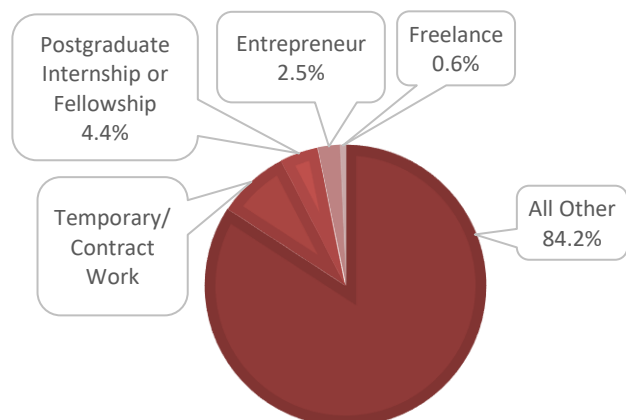

EMPLOYMENT

Ursinus graduates were hired by 151 different organizations including Finance and Investments, Healthcare, Technology, Scientific Research, Education, Social Services, Environmental Management, Legal Professions, Pharmaceuticals, and Manufacturing. A full list of organizations can be found in Appendix B. Ten organizations hired more than one Ursinus graduate in 2021.

Type and Category

Type	# of Graduates Employed	% of Graduates Employed
Full-Time	158	56.4
Part-Time/ Temporary	15	5.4
Total Employed	173	61.8

Category	Full-time (%)	Part-time (%)
Postgraduate Internship or Fellowship	4.4	6.7
Temporary/ Contract Work	8.2	20.0
Freelance	0.6	0.0
Entrepreneur	2.5	0.0
All Other	84.2	73.3

Top Hiring Organizations

Organization	# of Graduates Hired
SEI	7
Children's Hospital of Philadelphia	6
Freedom Mortgage	3
Accupac	3
Vanguard	3
University of Pennsylvania	3
Advanced Dermatology and Cosmetic Surgery	2
SAP	2
Lockheed Martin	2
Thomas Jefferson University	2

EMPLOYMENT BY CATEGORY FULL-TIME