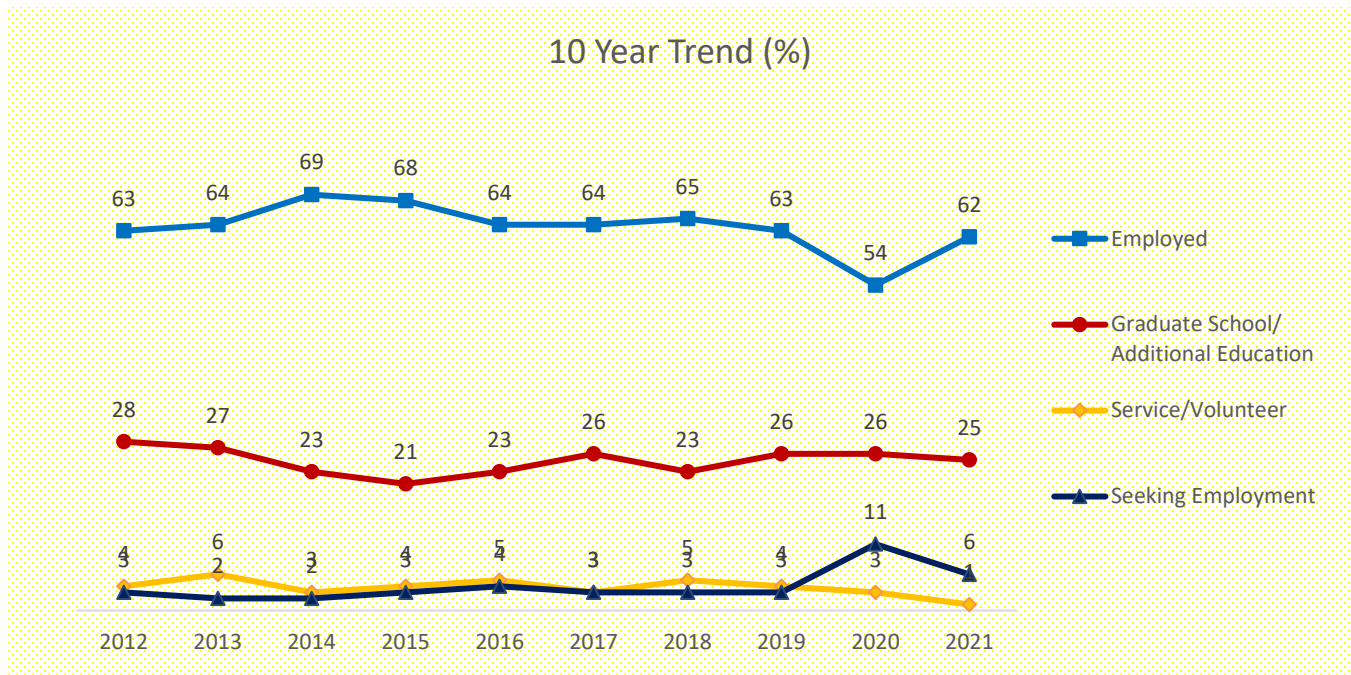

Trends 2012-2021

The following table compares the results from the 2021 survey with results from studies conducted over the previous ten years.

<i>Class</i>³	<i>Grads</i> (#)	<i>Knowledge Data</i> (#)	<i>Knowledge Rate</i> (%)	<i>Additional Education</i> (%)	<i>Employed</i>⁴ (%)	<i>Service/Volunteer</i> (%)	<i>Seeking Employment</i> (%)
2021	334	280	84	25	62	1	6
2020	306	247	81	26	54	3	11
2019	320	270	84	26	63	4	3
2018	383	325	85	23	65	5	3
2017	360	305	85	26	64	3	3
2016	366	316	86	23	64	5	4
2015	360	313	87	21	68	4	3
2014	360	306	85	23	69	3	2
2013	406	351	86	27	64	6	2
2012	464	382	82	28	63	4	3

³ 2015-2021 data collected 6 months post-graduation, 2012-2014 collected 1-year post-graduation

⁴ % Employed includes full-time and part-time employed