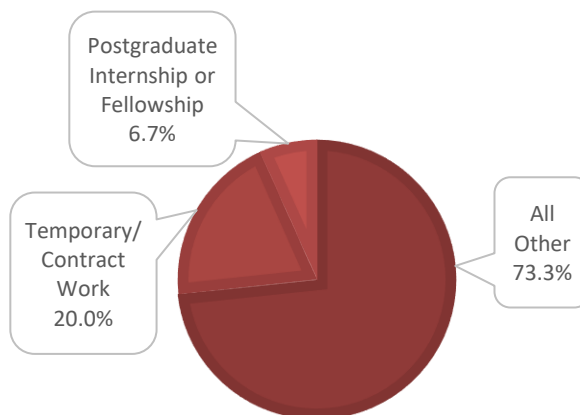

EMPLOYMENT BY CATEGORY PART-TIME