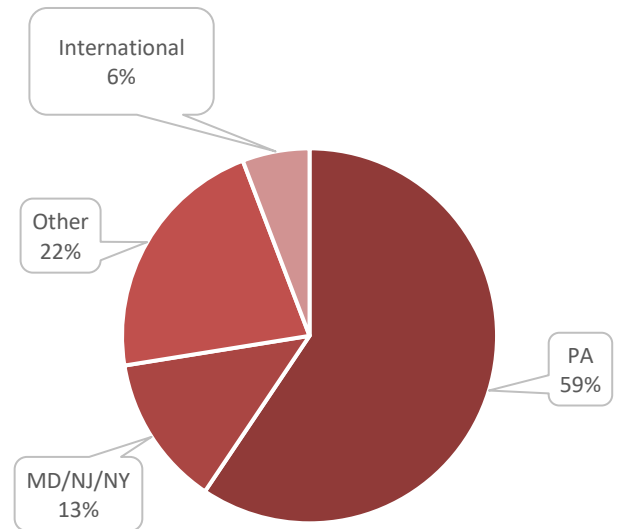

Geographical Information

The following table shows a breakdown of the location of the 69 graduates who are attending graduate school on a full-time or part-time basis. Of those who responded, 59% are pursuing further education in Pennsylvania.

<i>Location</i>	<i>Graduates (#)</i>	<i>Graduates (%)</i>
MA	3	4.3%
MD	1	1.4%
ME	1	1.4%
MI	2	2.9%
MN	1	1.4%
NC	2	2.9%
NJ	3	4.3%
NV	1	1.4%
NY	5	7.2%
PA	41	59.4%
TX	1	1.4%
VA	1	1.4%
WI	1	1.4%
WV	1	1.4%
DC	1	1.4%
International	4	5.8%

GRADUATE SCHOOL LOCATION

For a detailed list of programs and educational institutions attended by 2021 graduates, see Appendix C.